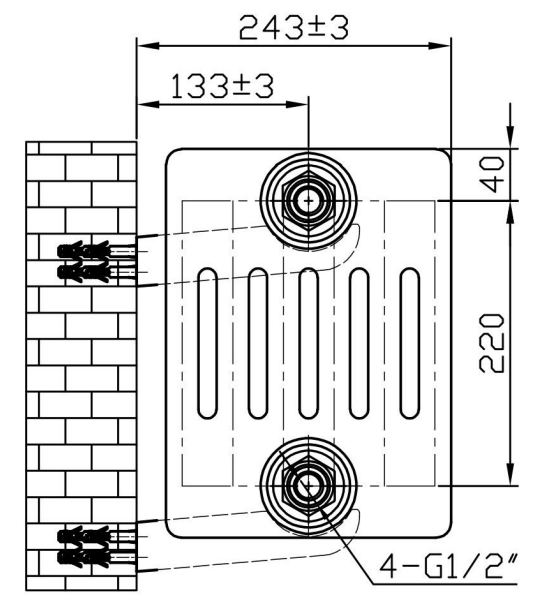

Imperia 6 Column Horizontal 300 x 830mm. Painted

Technical Drawing

Unit:mm

Eastbrook

Eastbrook Road, Gloucester GL4 3DB
Technical Helpline : 01452 317890
Mon - Fri / 8am - 5pm
Email : technical@eastbrookco.com