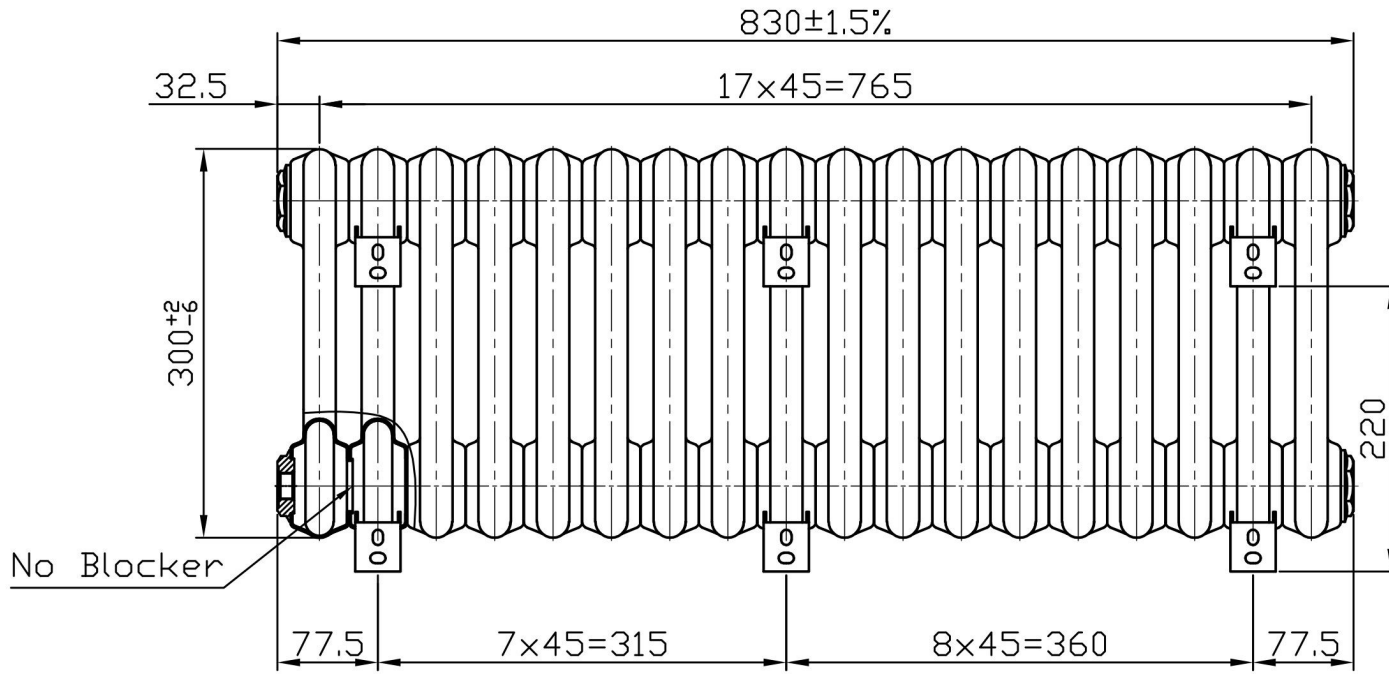

Imperia 6 Column Horizontal 300 x 830mm. Painted

Technical Drawing

Unit:mm

Eastbrook

Eastbrook Road, Gloucester GL4 3DB
Technical Helpline : 01452 317890
Mon - Fri / 8am - 5pm
Email : technical@eastbrookco.com