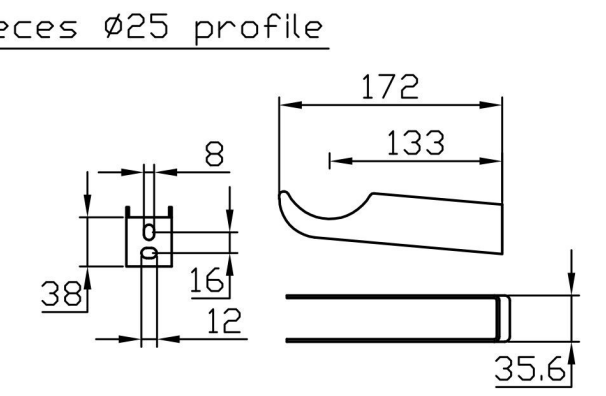

Imperia 6 Column Horizontal 300 x 830mm. Painted

Technical Drawing

Unit:mm

Eastbrook

Eastbrook Road, Gloucester GL4 3DB
Technical Helpline : 01452 317890
Mon - Fri / 8am - 5pm
Email : technical@eastbrookco.com