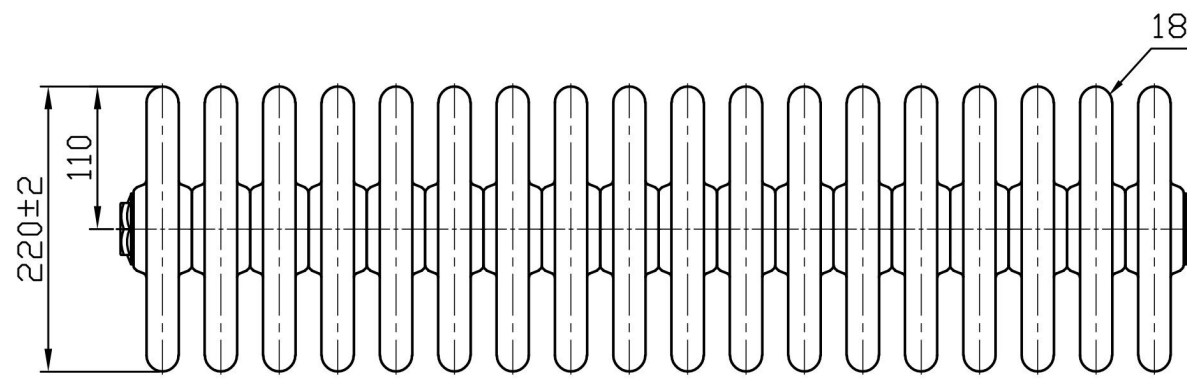

Imperia 6 Column Horizontal 300 x 830mm. Painted

Technical Drawing

Unit:mm

Eastbrook

Eastbrook Road, Gloucester GL4 3DB
Technical Helpline : 01452 317890
Mon - Fri / 8am - 5pm
Email : technical@eastbrookco.com